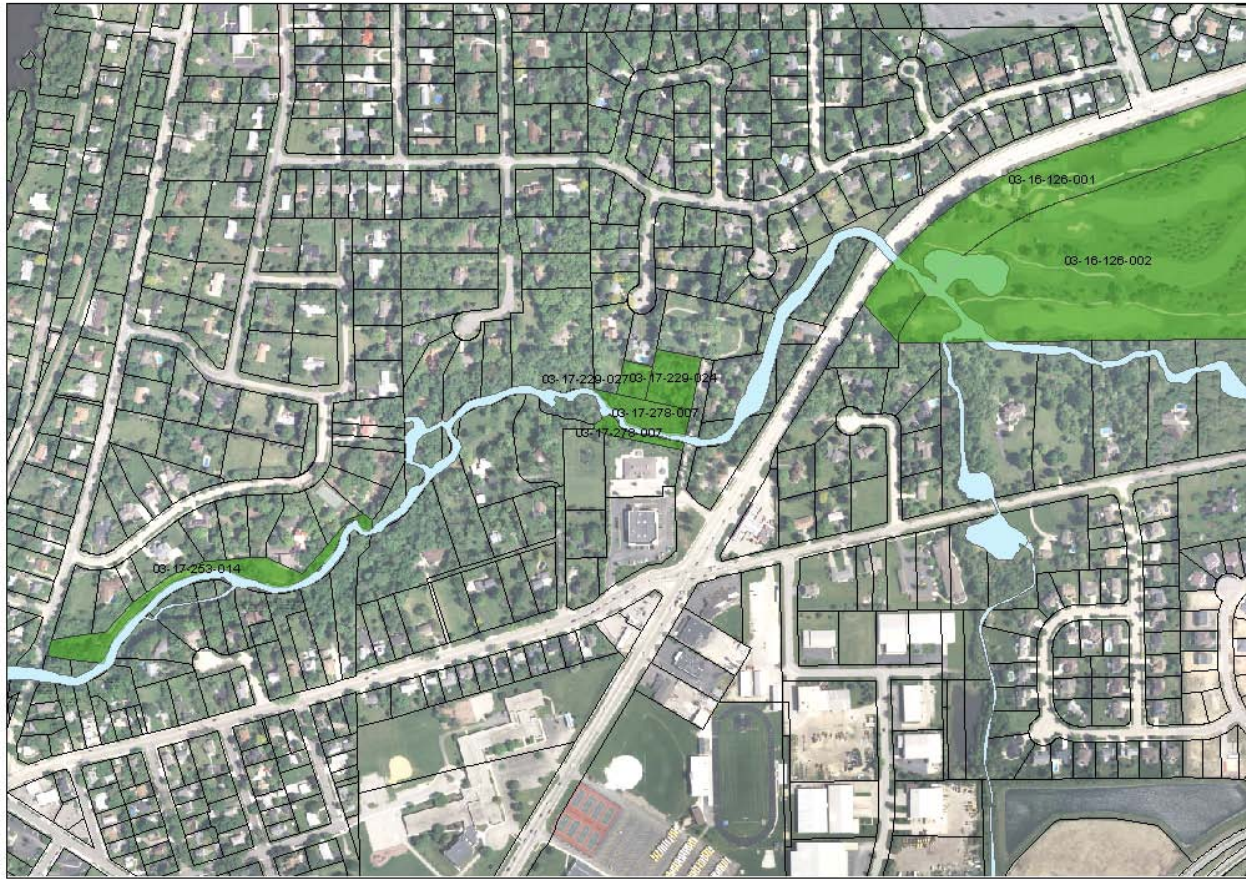

Waubonsie Creek Fish Passage: Oswegoland Park District Perspective

2011 Illinois River Conference

Session B-2

October 3, 2011

STONEGATE PARK

UPPER AND LOWER PFUND DAMS AND FOX BEND GOLF COURSE

GIS MAP IDENTIFYING PINs

WAUBONSIE CREEK CRITICAL RESTORATION PROJECT
PINs

Color coded to differentiate types of easements

FOX BEND GOLF COURSE

FOX BEND GOLF COURSE

FOX BEND GOLF COURSE

FOX BEND GOLF COURSE

FOX BEND GOLF COURSE

LOWER PFUND

LOWER PFUND

LOWER PFUND

UPPER STONEGATE PARK AREA

UPPER STONEGATE PARK AREA

UPPER STONEGATE PARK AREA

UPPER STONEGATE PARK AREA

UPPER STONEGATE PARK AREA

UPPER STONEGATE PARK AREA

LOWER STONEGATE PARK AREA