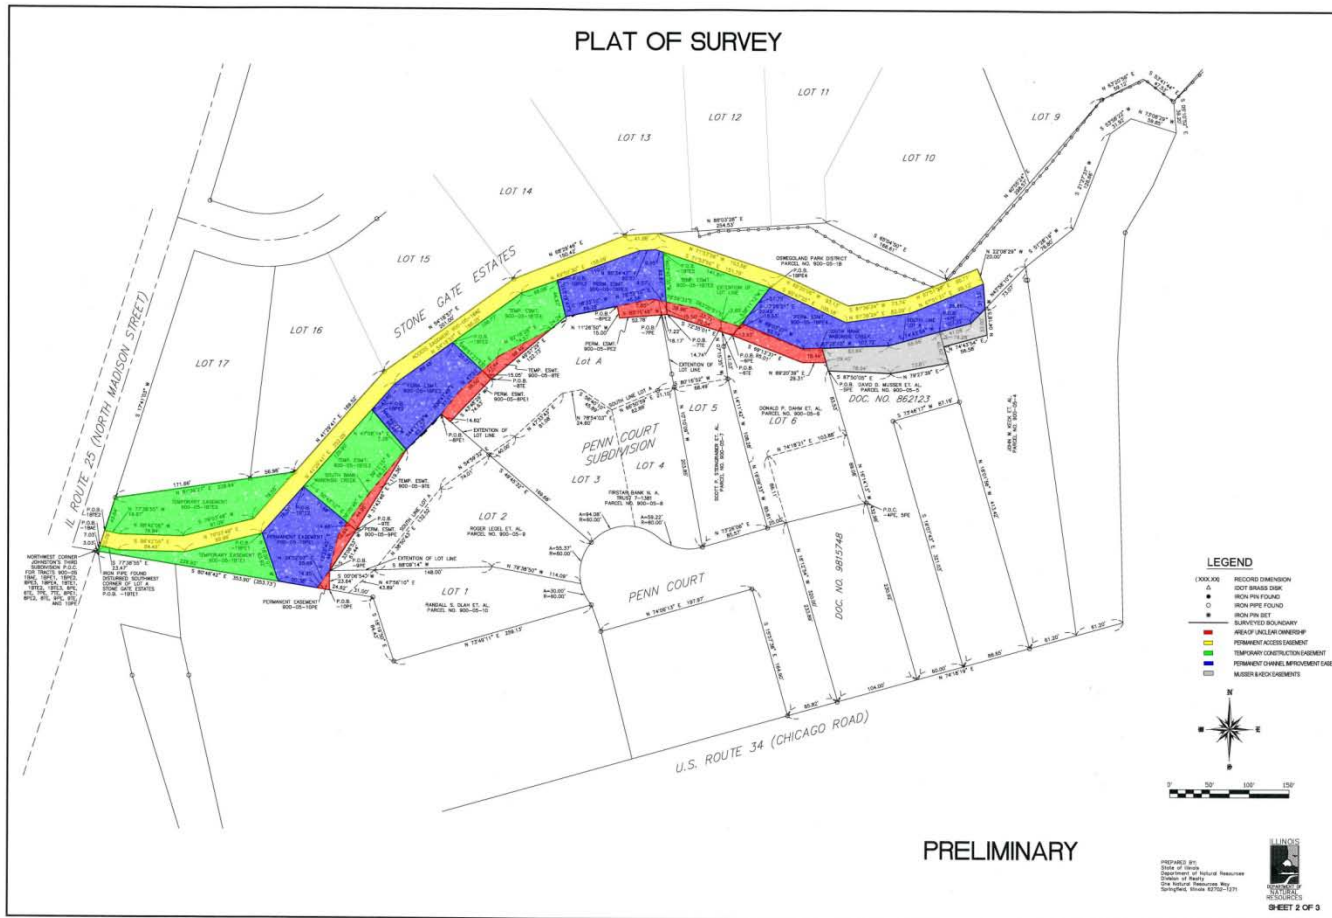

Waubonsie Creek Fish Passage: Oswegoland Park District Perspective

2011 Illinois River Conference

Session B-2

October 3, 2011

STONEGATE PARK

UPPER AND LOWER PFUND DAMS AND FOX BEND GOLF COURSE

GIS MAP IDENTIFYING PINs

WAUBONSIE CREEK CRITICAL RESTORATION PROJECT
PINs

Color coded to differentiate types of easements

FOX BEND GOLF COURSE

FOX BEND GOLF COURSE

FOX BEND GOLF COURSE

FOX BEND GOLF COURSE

FOX BEND GOLF COURSE

LOWER PFUND

LOWER PFUND

LOWER PFUND

UPPER STONEGATE PARK AREA

UPPER STONEGATE PARK AREA

UPPER STONEGATE PARK AREA

UPPER STONEGATE PARK AREA

UPPER STONEGATE PARK AREA

UPPER STONEGATE PARK AREA

LOWER STONEGATE PARK AREA